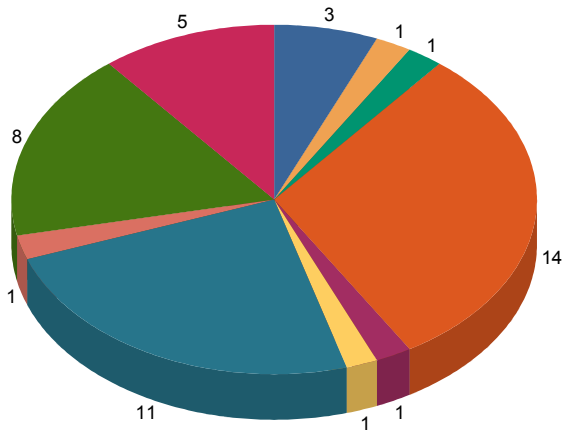

Maryland 2012 Early Voting Sites

Number of Sites by Type of Facility

Charitable Organization	3
Church Facility	1
College/University	1
Community/Civic/Rec Center	14
Elementary School	1
Fire Hall	1
Government Office	11
High School	1
Library	8
Senior Center	5
Total:	46

Early Voting Turnout by Type of Facility